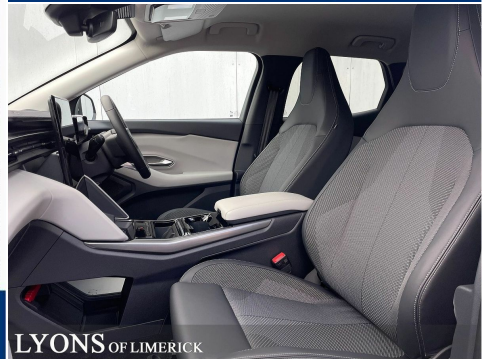

# 2026 Ford Explorer

€45,400

Ford Explorer SELECT EXTENDED RANGE 82KWH

Automatic

**LYONS** OF LIMERICK

061 413344

**LYONS** OF LIMERICK

061 413344