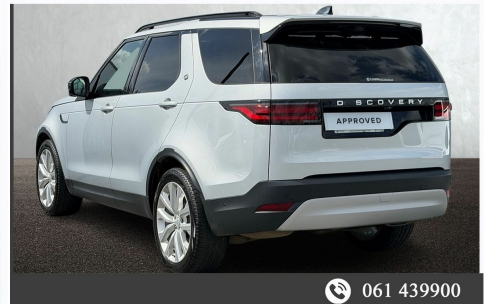

2024 Land Rover Discovery

€51,178

Land Rover Discovery 3.0D SE 2 Seater Commercial

SE **Warranty Valid until 01/2029 or 150,000km** 3I

Automatic

LYONS OF LIMERICK

JLR

LYONS OF LIMERICK

JLR

061 439900

061 439900

LYONS OF LIMERICK

JLR

Registered
2024

Mileage
44,600 km

Engine Size
3 l